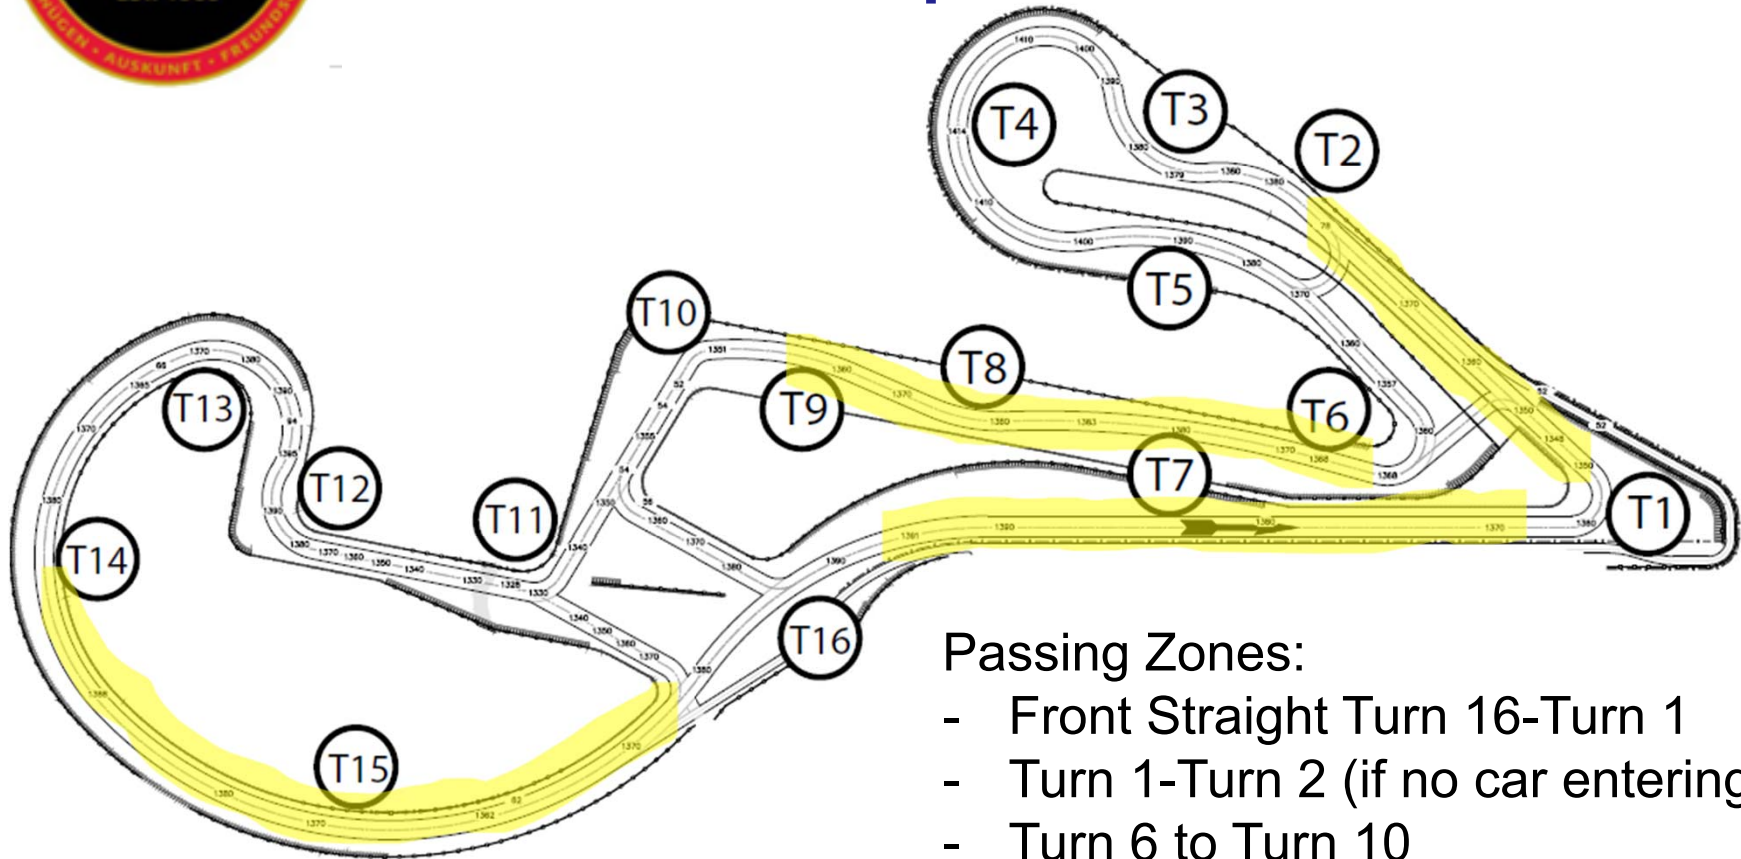

Atlanta Motorsports Park

Passing Zones:

- Front Straight Turn 16-Turn 1
- Turn 1-Turn 2 (if no car entering track)
- Turn 6 to Turn 10
- Turn 14 to Pit In